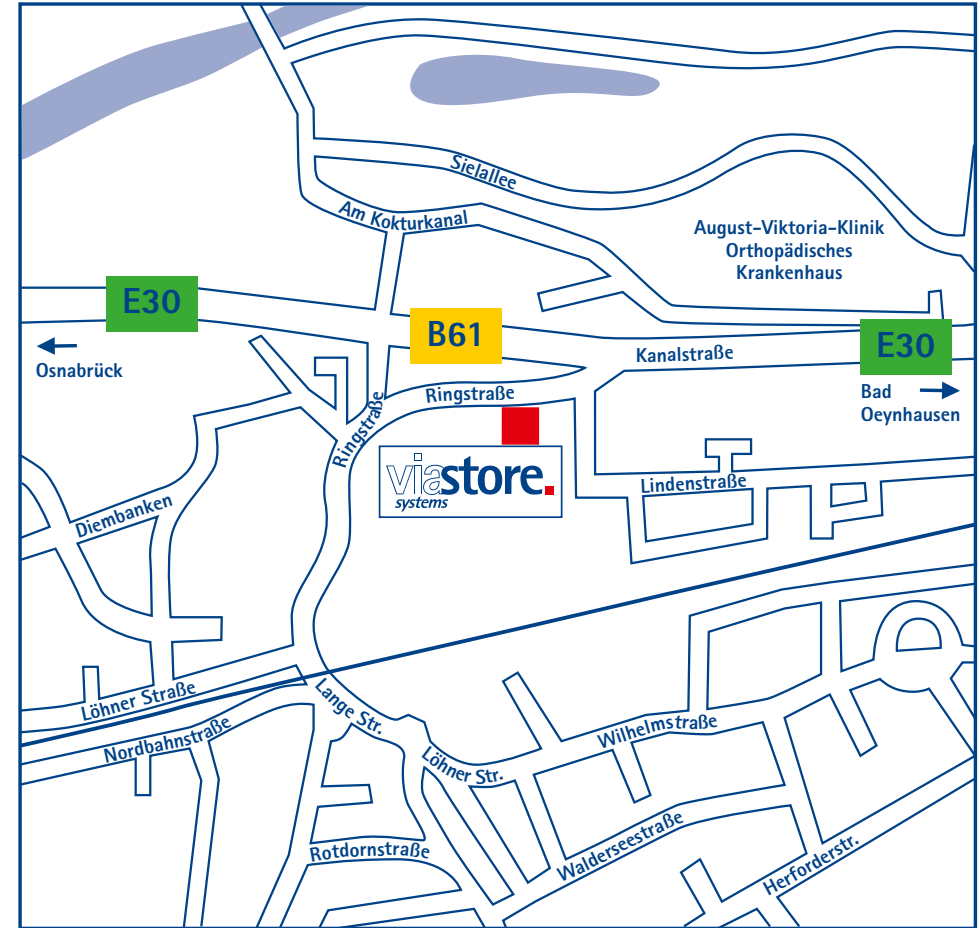

How to get to Office North (Bad Oeynhausen-Löhne)

If you travel by car:

Drive along the B 61 in the direction of Hannover / Bad Oeynhausen. Follow this road to the exit Bad Oeynhausen West. Behind the exit, turn to the left into Ringstraße on the first junction. On the right-hand side, you can see the A30-Center (house number 36), in which our office is located.

If you travel by railway:

Take the regional train from Bielefeld to Hannover, or from Bielefeld to Nienburg (Weser), and leave the train at Bad Oeynhausen station. Walk along Kanalstraße until you reach the crossing of Ringstraße. Our office is located in the A30-Center (house number 36). Approx. 12 minutes walking distance.

If you travel by bus:

Take the 430 bus at Löhne station in the direction of Bad Oeynhausen Bahnhof/ZOB, to the bus stop Melbergen/Ringstraße. Our office is located in the A30-Center (house number 36).

viastore systems GmbH