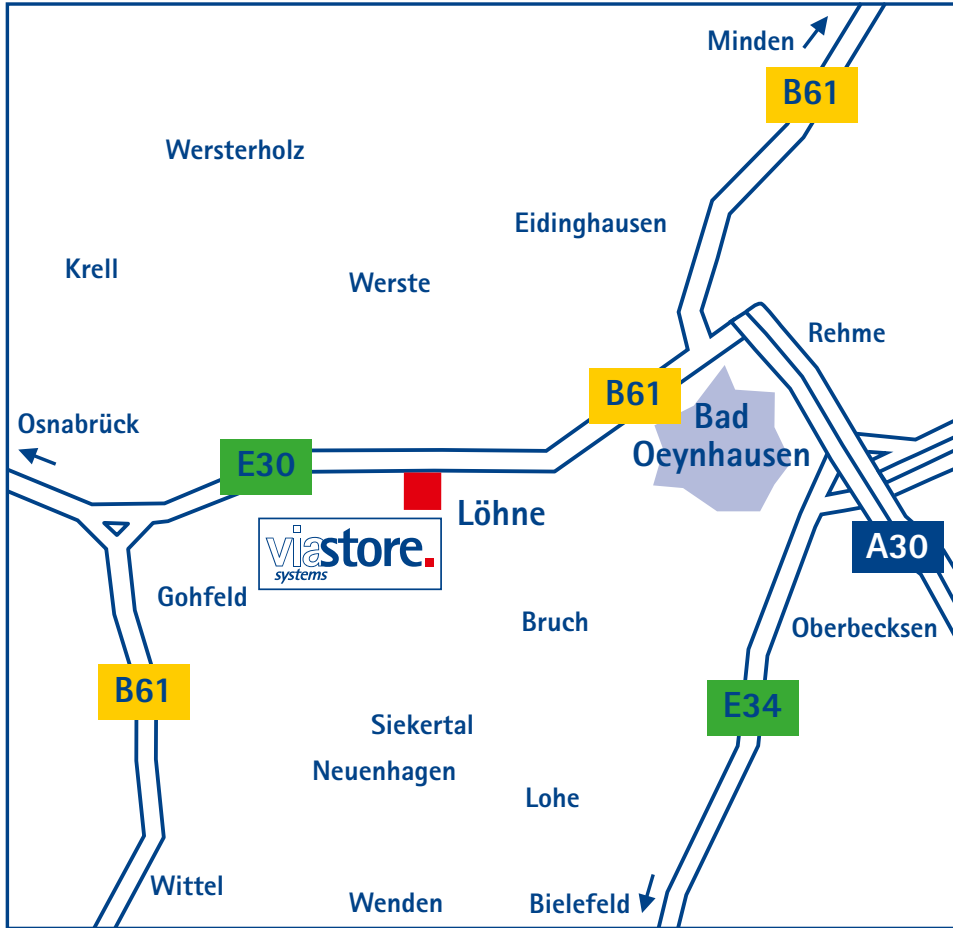

How to get to Office North (Bad Oeynhausen-Löhne)

If you travel by car:

Drive along the B 61 in the direction of Hannover / Bad Oeynhausen. Follow this road to the exit Bad Oeynhausen West. Behind the exit, turn to the left into Ringstraße on the first junction. On the right-hand side, you can see the A30-Center (house number 36), in which our office is located.

If you travel by railway:

Take the regional train from Bielefeld to Hannover, or from Bielefeld to Nienburg (Weser), and leave the train at Bad Oeynhausen station. Walk along Kanalstraße until you reach the crossing of Ringstraße. Our office is located in the A30-Center (house number 36). Approx. 12 minutes walking distance.

If you travel by bus:

Take the 430 bus at Löhne station in the direction of Bad Oeynhausen Bahnhof/ZOB, to the bus stop Melbergen/Ringstraße. Our office is located in the A30-Center (house number 36).

viastore systems GmbH